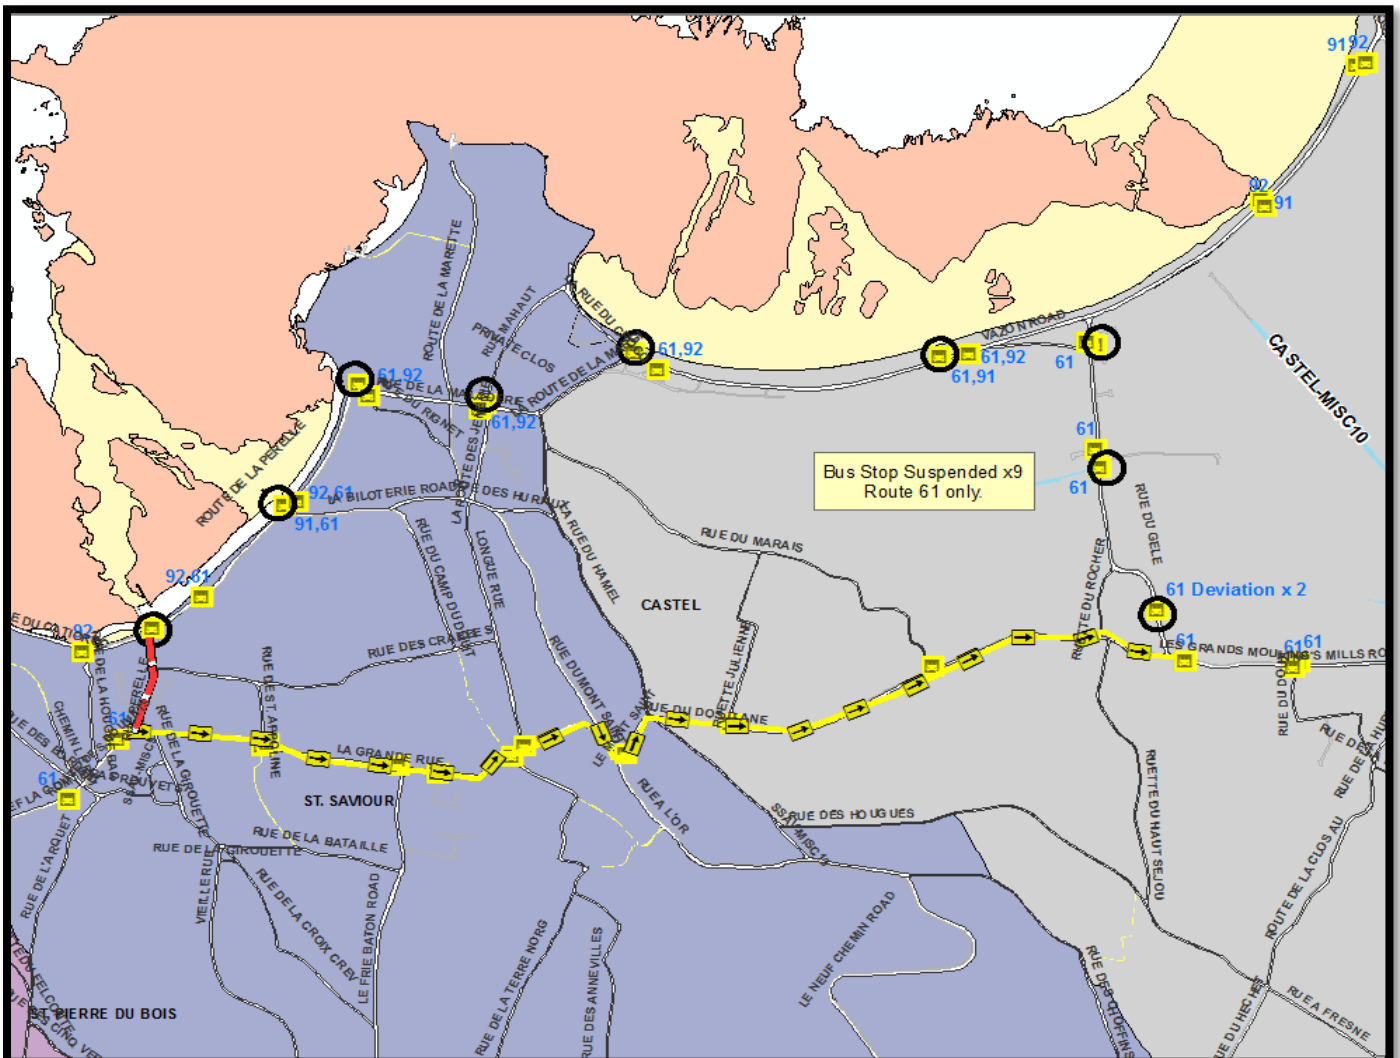

ROUTE 61

SCHEDULED BUS DIVERSION INFORMATION

Road affected: Rue Perelle, St Saviours
 Traffic Management: Closure
 Reason for works: Road Resurfacing
 Dates: 9TH Aug – 16TH Aug 2019

Bus Routes effected:	61. Early & Late services only	
Diversion route:	Inbound:	Grande Rue – Le Mont Saint – Rue du Dos D’Ane
	Outbound:	Rue du Dos D’Ane – Le Mont Saint – Grande Rue
Notes:	None	

For further information on scheduled bus diversions affected by current and future road closures please call CT Plus on 700456 or consult www.buses.gg.

Please note the vehicle diversions may differ to the above and can be viewed on www.iris.gov.gg

Contractors providing school bus services that may be effected, are reminded to notify schools of any changes to routes, pick-up or drop-off points.