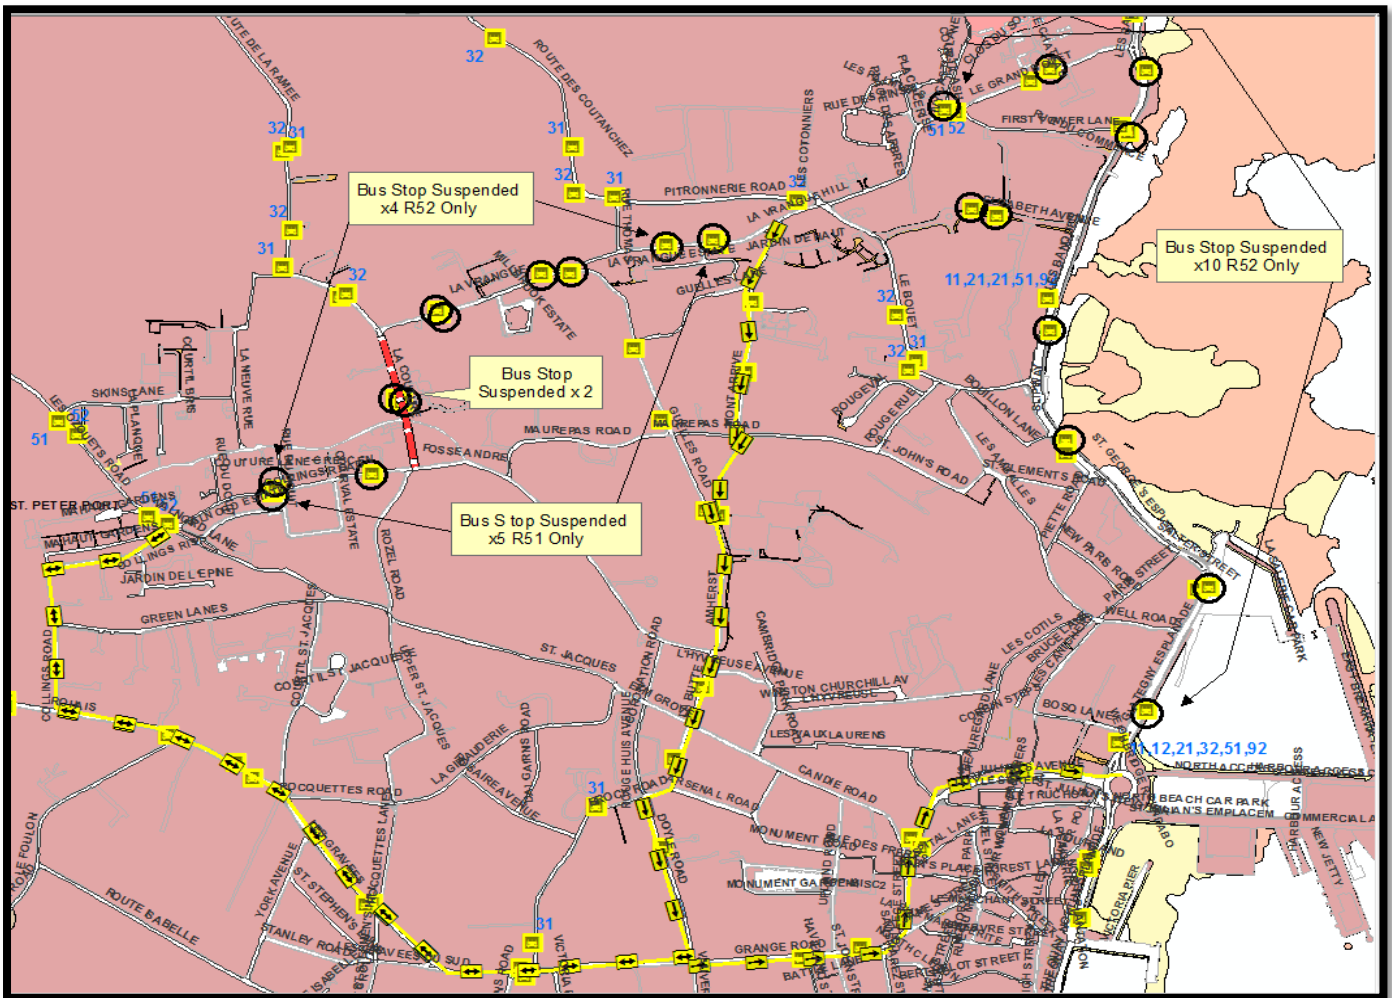

SCHEDULED BUS DIVERSION INFORMATION

Road affected: **La Couture, St Peter Port**
 Traffic Management: **Closure**
 Reason for works: **Installation of new pillar**
 Dates: **05th – 31st August 2019**

Bus Routes affected:	51, 52.	
Diversion route:	Outbound:	51 :Mont Arrive – Amherst – Doyle Road – Les Graveses – Collings Road – Back on route.
	Inbound:	52 :Collings Road – Les Graveses – Grange Road – St Julians Avenue – Back on route.
Notes:	None	

For further information on scheduled bus diversions affected by current and future road closures please call CT Plus on 700456 or consult www.buses.gg.

Please note the vehicle diversions may differ to the above and can be viewed on www.iris.gov.gg