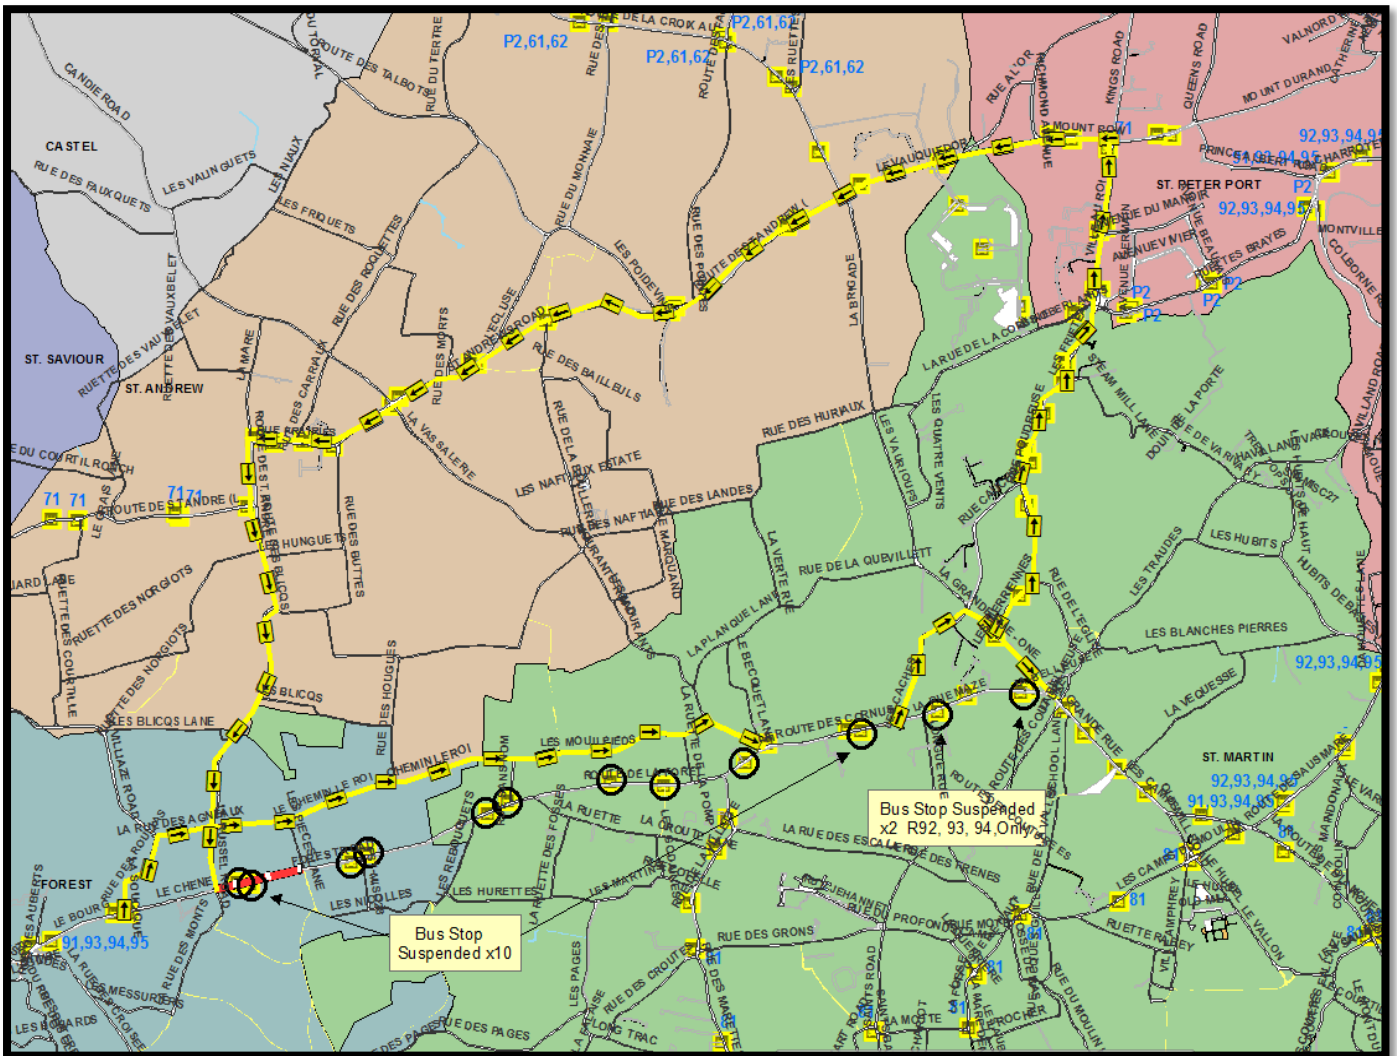

**SCHEDULED BUS DIVERSION INFORMATION**

Road affected: **Forest Road, Forest**  
 Traffic Management: **Closure**  
 Reason for works: **Service Upgrade**  
 Dates: **11<sup>th</sup> – 15<sup>th</sup> March 2019**

Bus Routes affected:	<b>91, 92, 93, 94, 95.</b>	
Diversion route:	<b>Outbound:</b>	<b>91,93,94: Grande Rue – Les Merriennes - Rue Poudreuse – Ville au Roi – Le Vauquiedor – St Andrews Road – Rue Frairies – Route du Blicqs - Russel Road – Back on route.</b>
	<b>Inbound:</b>	<b>92,93,94: Rue des Roulias – La Rue des Agneaux – Le Chemin Le Roi – Les Mouilpieds – La Planque Lane – Back on route. *95: Les Caches – La Grande Rue – Back on route. IN SERVICE</b>
Notes:	<b>Route *95 (Outbound) As Per timetable to Les Cache traffic lights St Martin's</b>	

For further information on scheduled bus diversions affected by current and future road closures please call CT Plus on 700456 or consult [www.buses.gg](http://www.buses.gg).

Please note the vehicle diversions may differ to the above and can be viewed on [www.iris.gov.gg](http://www.iris.gov.gg)