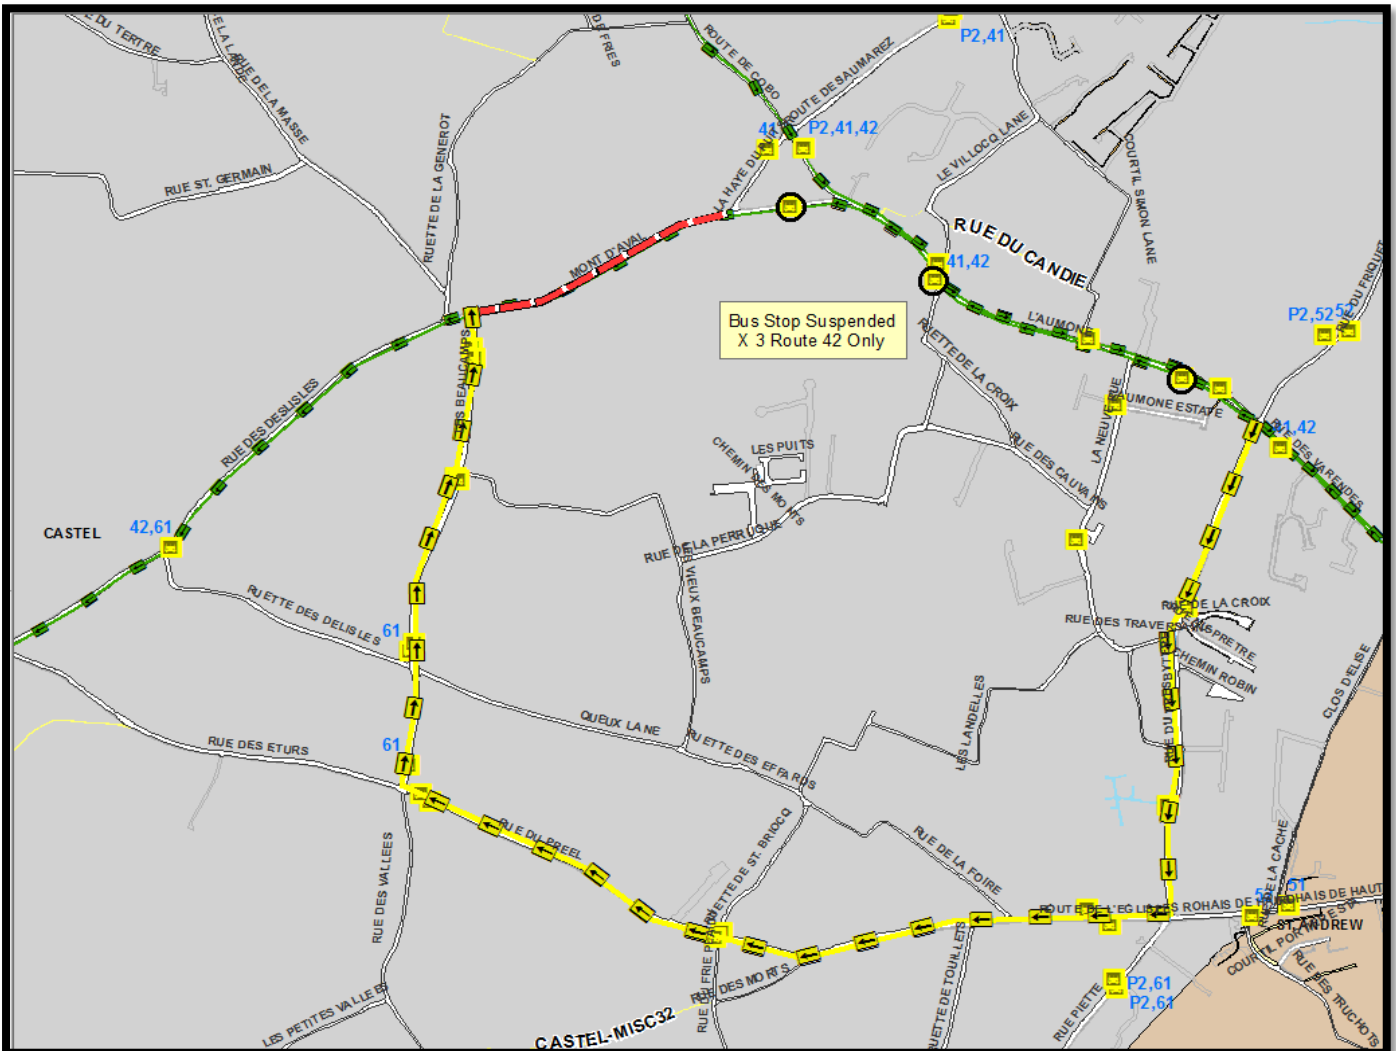

**SCHEDULED BUS DIVERSION INFORMATION**

Road affected: **Mont D’Aval, Castel**  
 Traffic Management: **Closure**  
 Reason for works: **Network Upgrade**  
 Dates: **18<sup>th</sup> – 22<sup>nd</sup> February 2019**

Bus Routes affected:	<b>42.</b>	
Diversion route:	<b>Outbound:</b>	<b>Rue du Presbytere – Rue de L’Eglise – Rue du Preel – Les Beaucamps – Back on route.</b>
	<b>Inbound:</b>	<b>None.</b>
Notes:	None	

For further information on scheduled bus diversions affected by current and future road closures please call CT Plus on 700456 or consult [www.buses.gg](http://www.buses.gg).

Please note the vehicle diversions may differ to the above and can be viewed on [www.iris.gov.gg](http://www.iris.gov.gg)