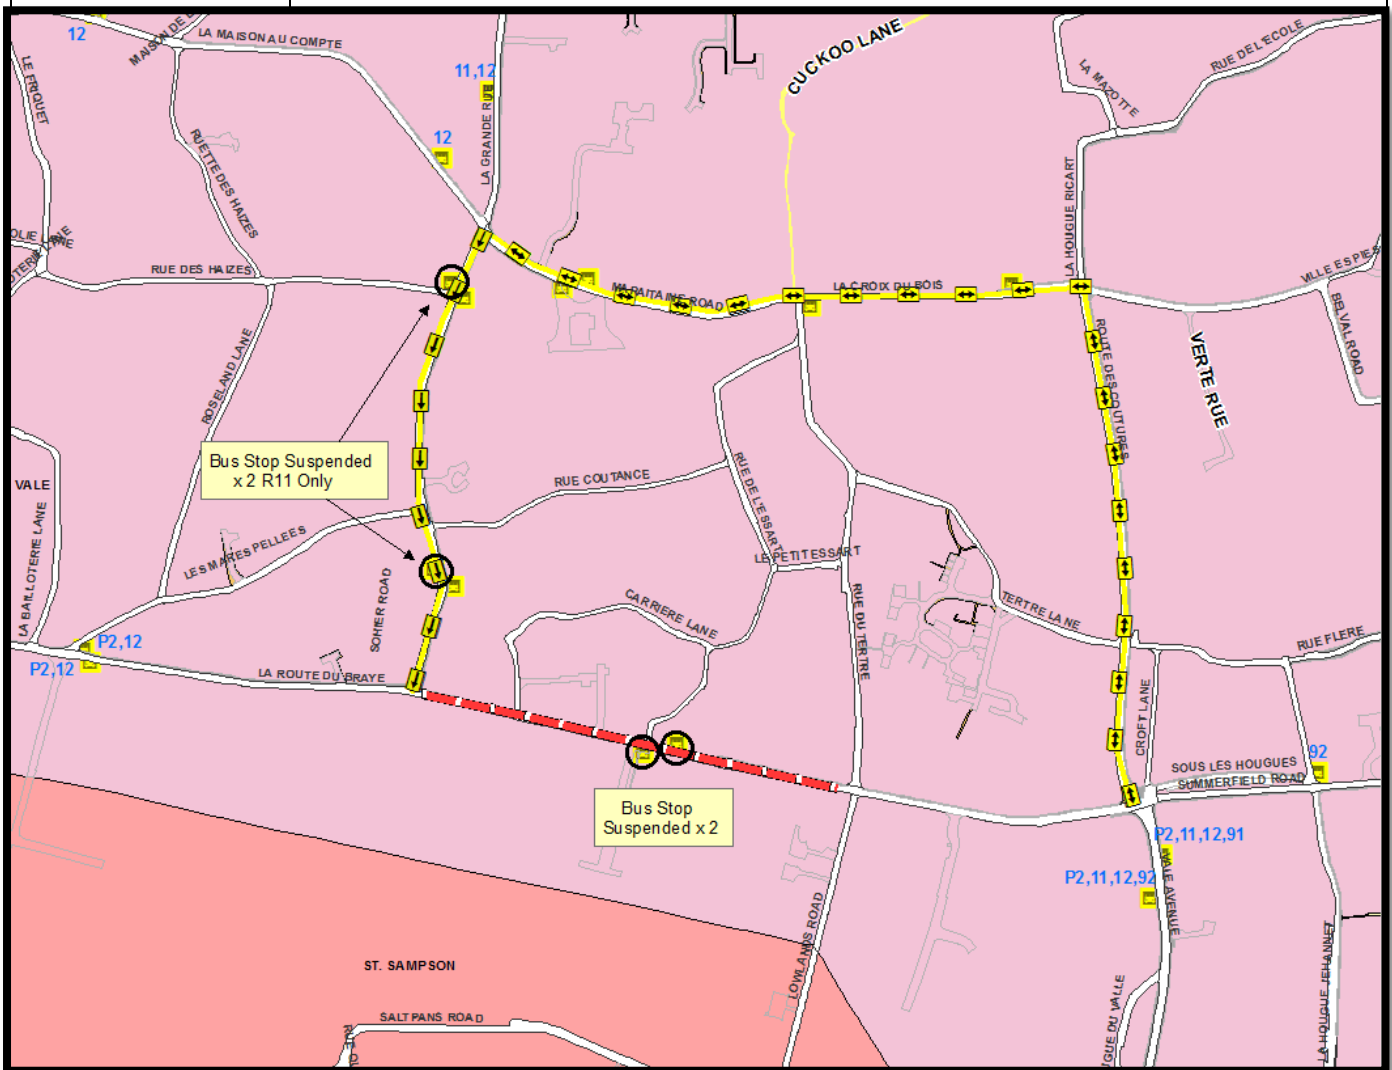

**SCHEDULED BUS DIVERSION INFORMATION**

Road affected: **La Route du Bray, Vale**  
 Traffic Management: **Closure**  
 Reason for works: **Service Upgrade**  
 Dates: **18<sup>th</sup> – 20<sup>th</sup> February 2019**

Bus Routes affected:	<b>11,12, 13.</b>	
Diversion route:	<b>Outbound:</b>	<b>11, 12:Route des Coutures – La Croix du Bois – Back on route. 13:Route des Coutures – La Croix du Bois – Sohier Road – Back on route.</b>
	<b>Inbound:</b>	<b>12:Sohier Road – La Croix du Bois – Route des Coutures – Back on route.</b>
Notes:	None	

For further information on scheduled bus diversions affected by current and future road closures please call CT Plus on 700456 or consult [www.buses.gg](http://www.buses.gg).

Please note the vehicle diversions may differ to the above and can be viewed on [www.iris.gov.gg](http://www.iris.gov.gg)