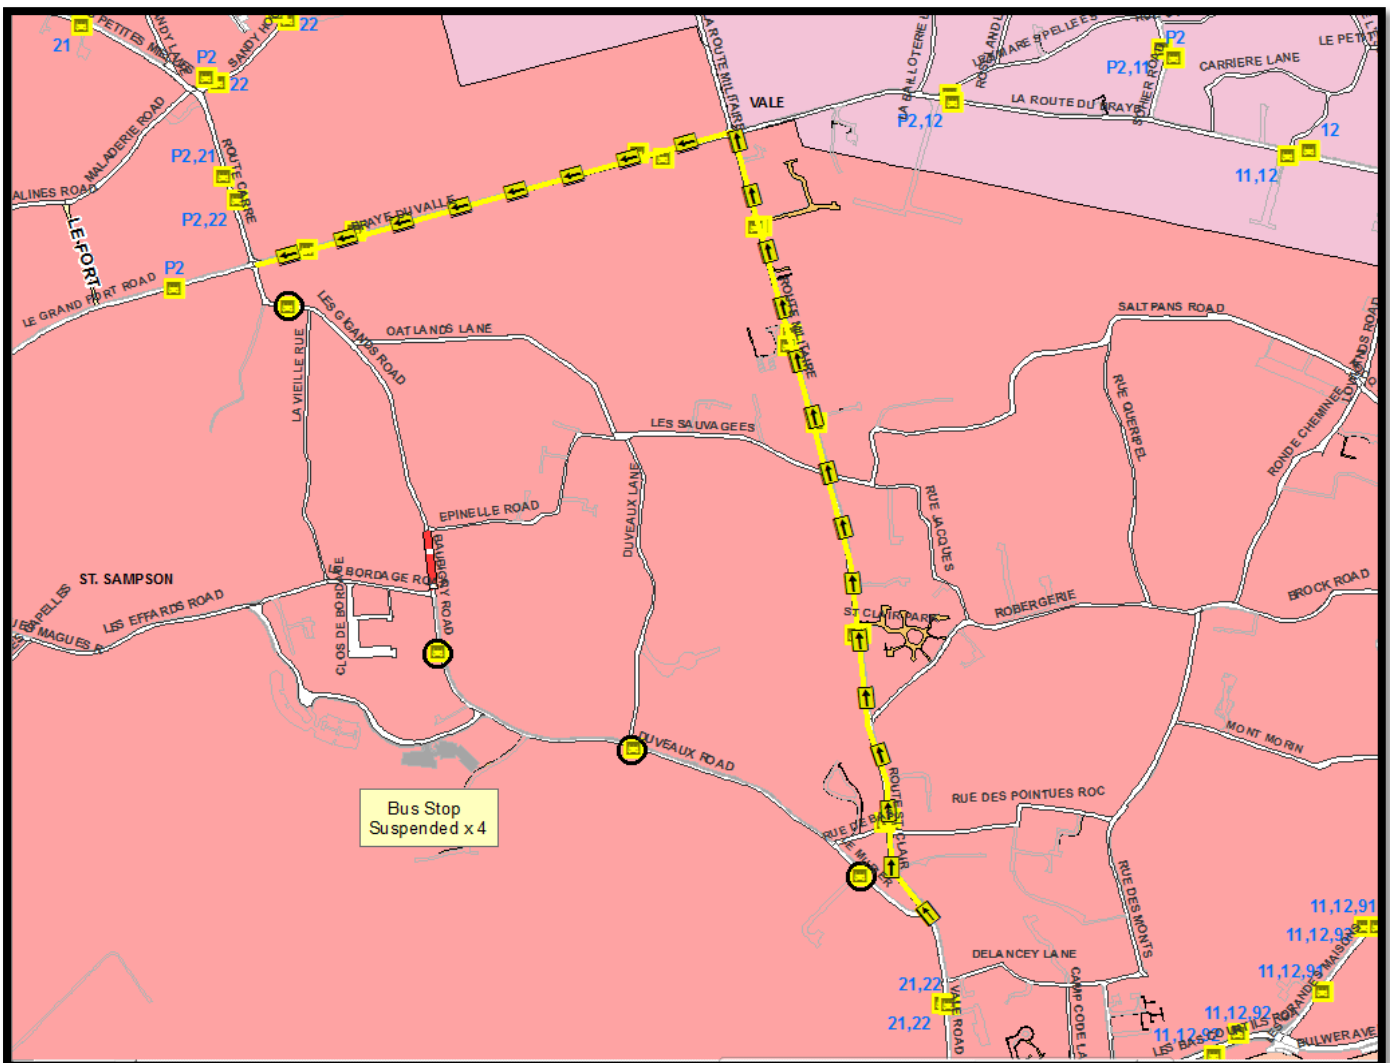

**SCHEDULED BUS DIVERSION INFORMATION**

Road affected: **Baubigny Road, St Sampson**  
 Traffic Management: **Closure**  
 Reason for works: **New Services**  
 Dates: **18<sup>th</sup> – 22<sup>nd</sup> February 2019**

Bus Routes affected:	<b>21.</b>	
Diversion route:	<b>Outbound:</b>	<b>Route Militaire – Braye du Valle – Back on route.</b>
	<b>Inbound:</b>	<b>None.</b>
Notes:	None	

For further information on scheduled bus diversions affected by current and future road closures please call CT Plus on 700456 or consult [www.buses.gg](http://www.buses.gg).