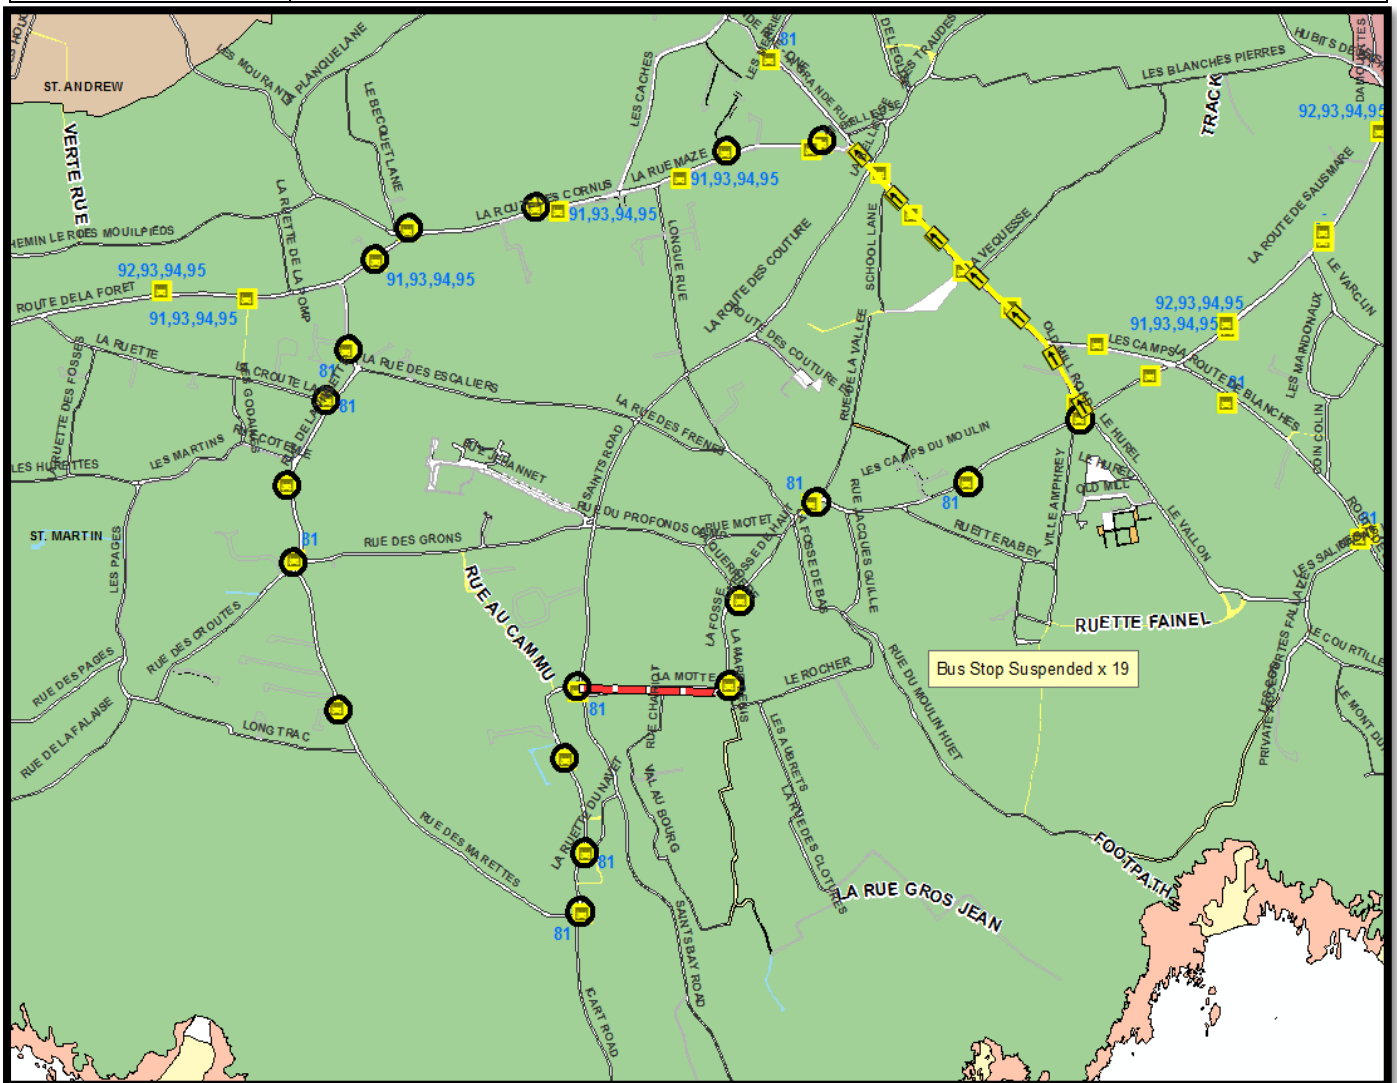

SCHEDULED BUS DIVERSION INFORMATION

Road affected: **La Motte/Saints Road Junction, St Martin**
 Traffic Management: **Closure**
 Reason for works: **Network Upgrade**
 Dates: **11th – 15th February 2019**

| | | |
|----------------------|---------------------|---|
| Bus Routes affected: | 81. | |
| Diversion route: | Outbound: | Old Mill Road – Les Camps – Back on route. |
| | PLEASE NOTE: | All 81 Services will depart town 20 minutes late for for the duration Of this diversion. |
| Notes: | None | |

For further information on scheduled bus diversions affected by current and future road closures please call CT Plus on 700456 or consult www.buses.gg.

Please note the vehicle diversions may differ to the above and can be viewed on www.iris.gov.gg