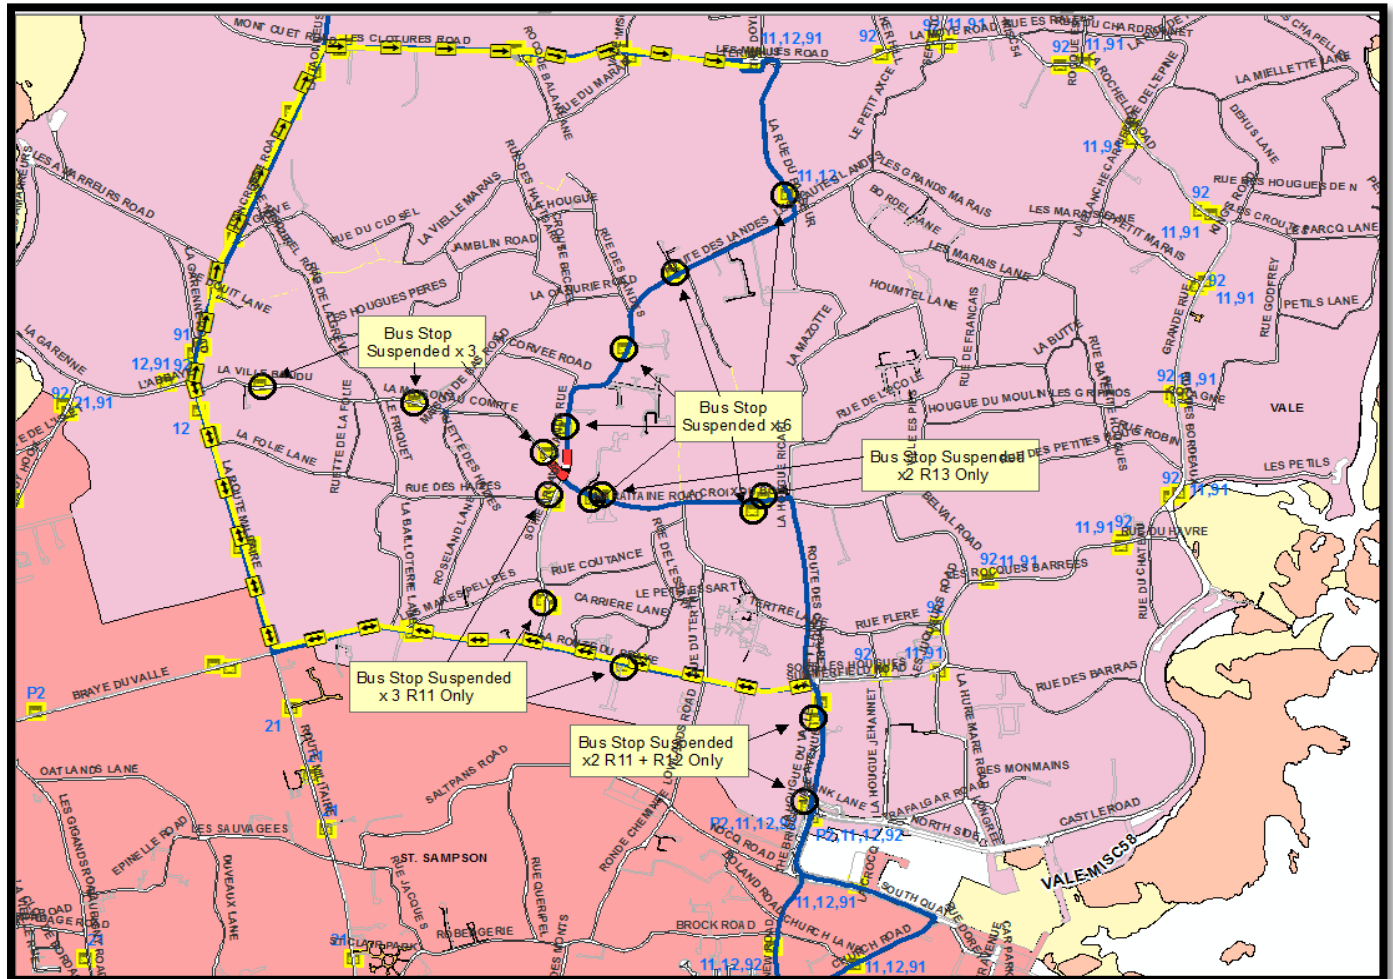

**ROUTES : 11, 12, 13**

**SCHEDULED BUS DIVERSION INFORMATION**

Road affected: **La Grande Rue/Maison au Compte Junction, Vale**  
 Traffic Management: **Closure**  
 Reason for works: **Sewer Connection**  
 Dates: **28th January – 08th February 2019**

Bus Routes affected:	<b>11, 12, 13.</b>
Diversion route:	<p><b>Outbound:</b> <b>11:</b> La Route de Braye – La Route Militaire – Lancrease Rd – La Clotures Rd – Les Mielles Rd – Back on route. <b>12:</b> La Route de Braye – La Route Militaire – Lancrease Rd – La Jaonneuse Rd to Pembroke.</p> <p><b>Inbound:</b> <b>13:</b> La Route Militaire – La Route du Braye – Back on route.</p>
Notes:	P2 is unaffected.

For further information on scheduled bus diversions affected by current and future road closures please call CT Plus on 700456 or consult [www.buses.gg](http://www.buses.gg).

Please note the vehicle diversions may differ to the above and can be viewed on [www.iris.gov.gg](http://www.iris.gov.gg)