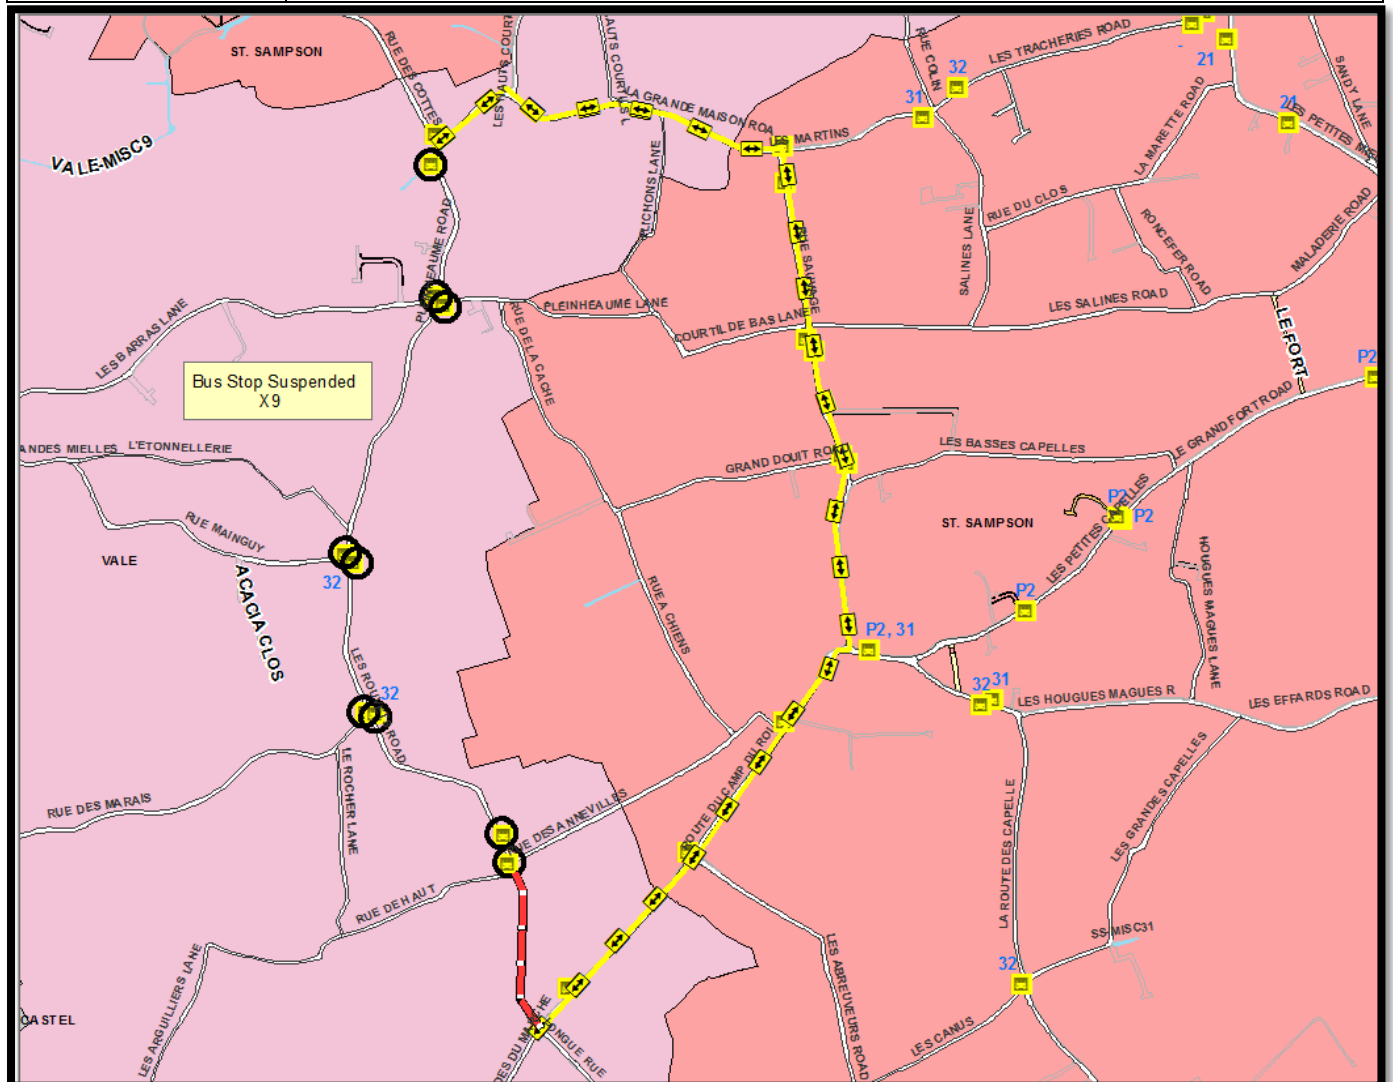

**SCHEDULED BUS DIVERSION INFORMATION**

Road affected: **Les Rouvets, Vale**  
 Traffic Management: **Closure**  
 Reason for works: **Replace Sub Station**  
 Dates: **07<sup>th</sup> January – 15<sup>th</sup> March 2019**

Bus Routes affected:	<b>31,32.</b>	
Diversion route:	<b>Inbound:</b>	<b>Pleinheume Road – La Grande Maison Road – Rue Sauvage – Camp du Roi.</b>
	<b>Outbound:</b>	<b>Camp du Roi – Rue Sauvage – La Grande Maison Road – Pleinheume Road – Back on route.</b>
Notes:	None	

For further information on scheduled bus diversions affected by current and future road closures please call CT Plus on 700456 or consult [www.buses.gg](http://www.buses.gg).

Please note the vehicle diversions may differ to the above and can be viewed on [www.iris.gov.gg](http://www.iris.gov.gg)