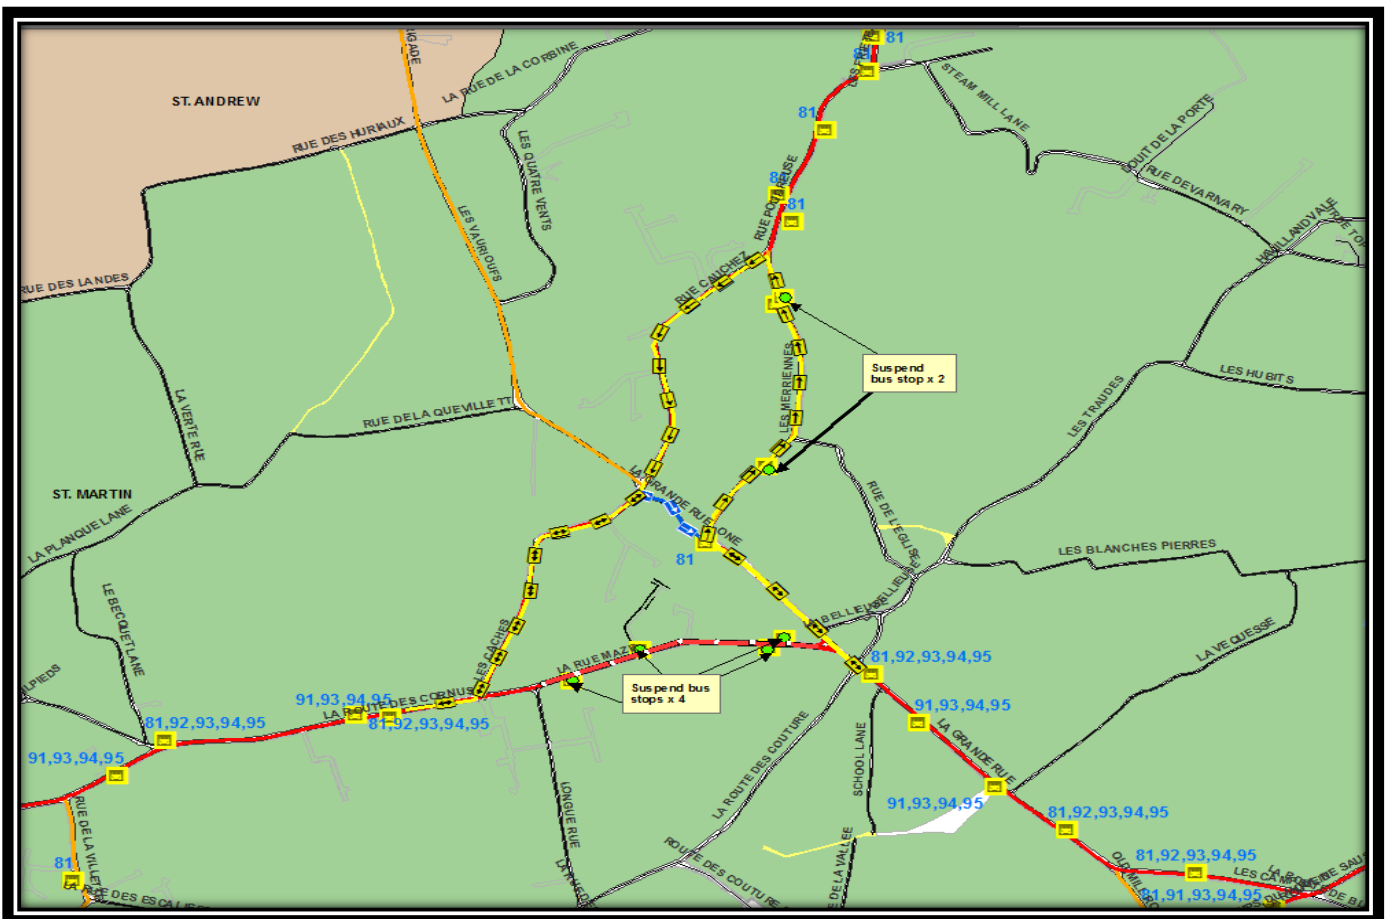

**SCHEDULED BUS DIVERSION INFORMATION**

Road affected: Rue Maze, St Martins  
 Traffic Management: Closure  
 Reason for works: Christmas Market  
 Dates: 10<sup>th</sup> December 2018 6pm – 9pm

Bus routes affected:	<b>Scheduled</b>	<b>81, 91, 92, 93, 94, 95</b>
Diversion route (scheduled buses):	<b>Inbound</b>	Les Caches – La Grande Rue one way – La Grande Rue – Back on route.
	<b>Outbound</b>	La Grande Rue – Les Merriennes – Rue Cauchez – Les Caches – Back on route.
Notes:		

For further information on scheduled bus diversions affected by current and future road closures please call CT Plus on 700456 or consult [www.buses.gg](http://www.buses.gg).

Please note the vehicle diversions may differ to the above and can be viewed on [www.iris.gov.gg](http://www.iris.gov.gg)