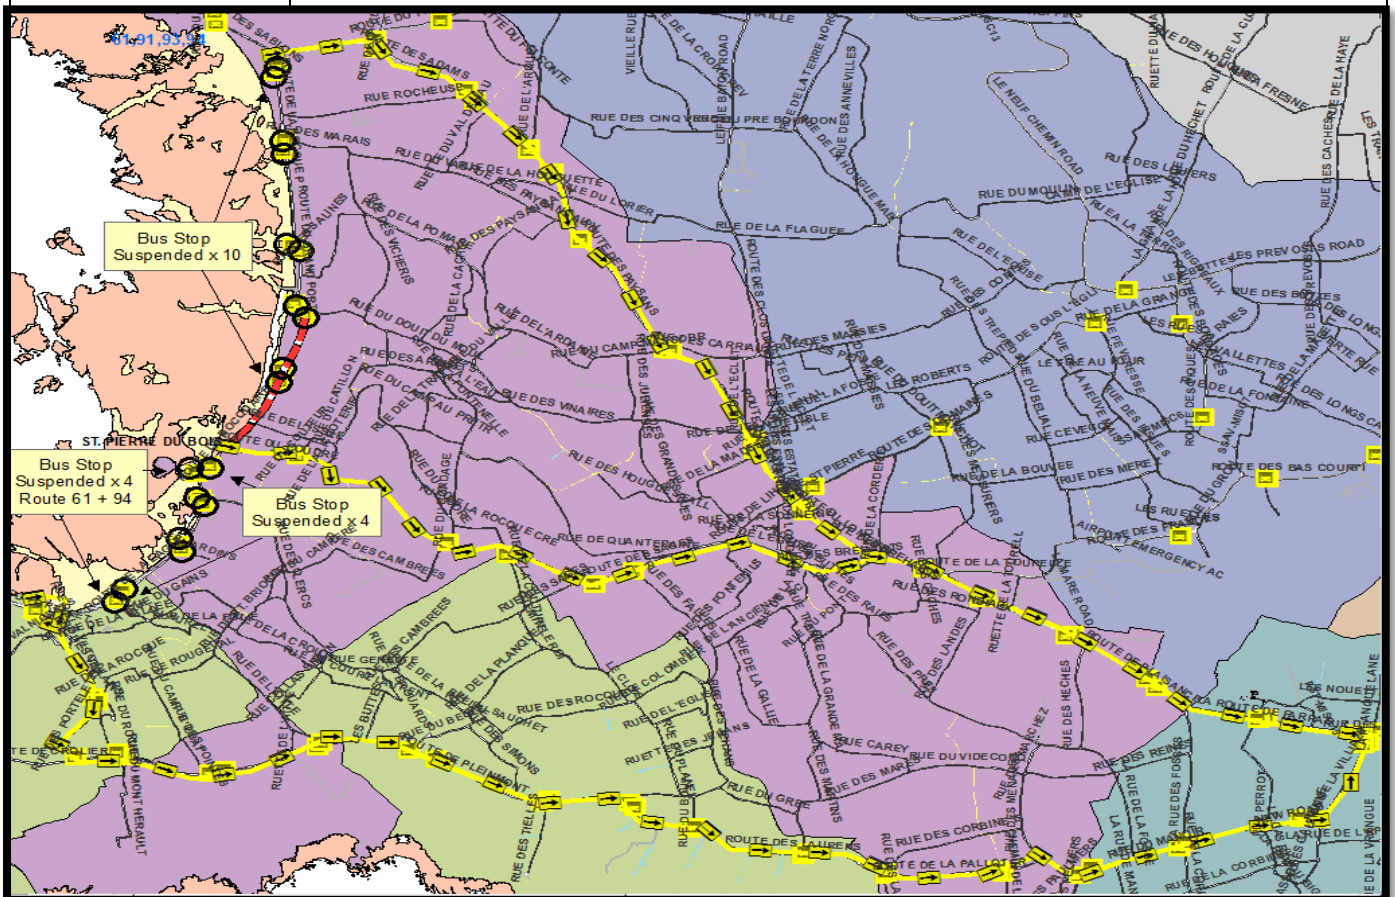

SCHEDULED BUS DIVERSION INFORMATION

Road affected: **Route de Rocque Poisson, St Pierre du Bois**
 Traffic Management: **Closure**
 Reason for works: **New Service**
 Dates: **10th – 12th December 2018**

Bus Routes affected:	61, 91, 92, 93, 94.	
Diversion route:	Inbound:	92, 93: Route des Adams – Route des Paysans – Route du Longfrie – Route des Plaisance – Back on route.
	Outbound:	61: Route des Paysans – Route du Longfrie – Les Brehauts – Route du Longfrie – Airport – Route du Longfrie – Les Brehauts - Back on route. 91: Route du Coudre – Les Brehauts – Route du Longfrie – Route des Paysans – Route des Adams – Back on route. 94: Turn at Pleinmont – Back up hill to The Mallard – Back on route.
Notes:		

For further information on scheduled bus diversions affected by current and future road closures please call CT Plus on 700456 or consult www.buses.gg.

Please note the vehicle diversions may differ to the above and can be viewed on www.iris.gov.gg