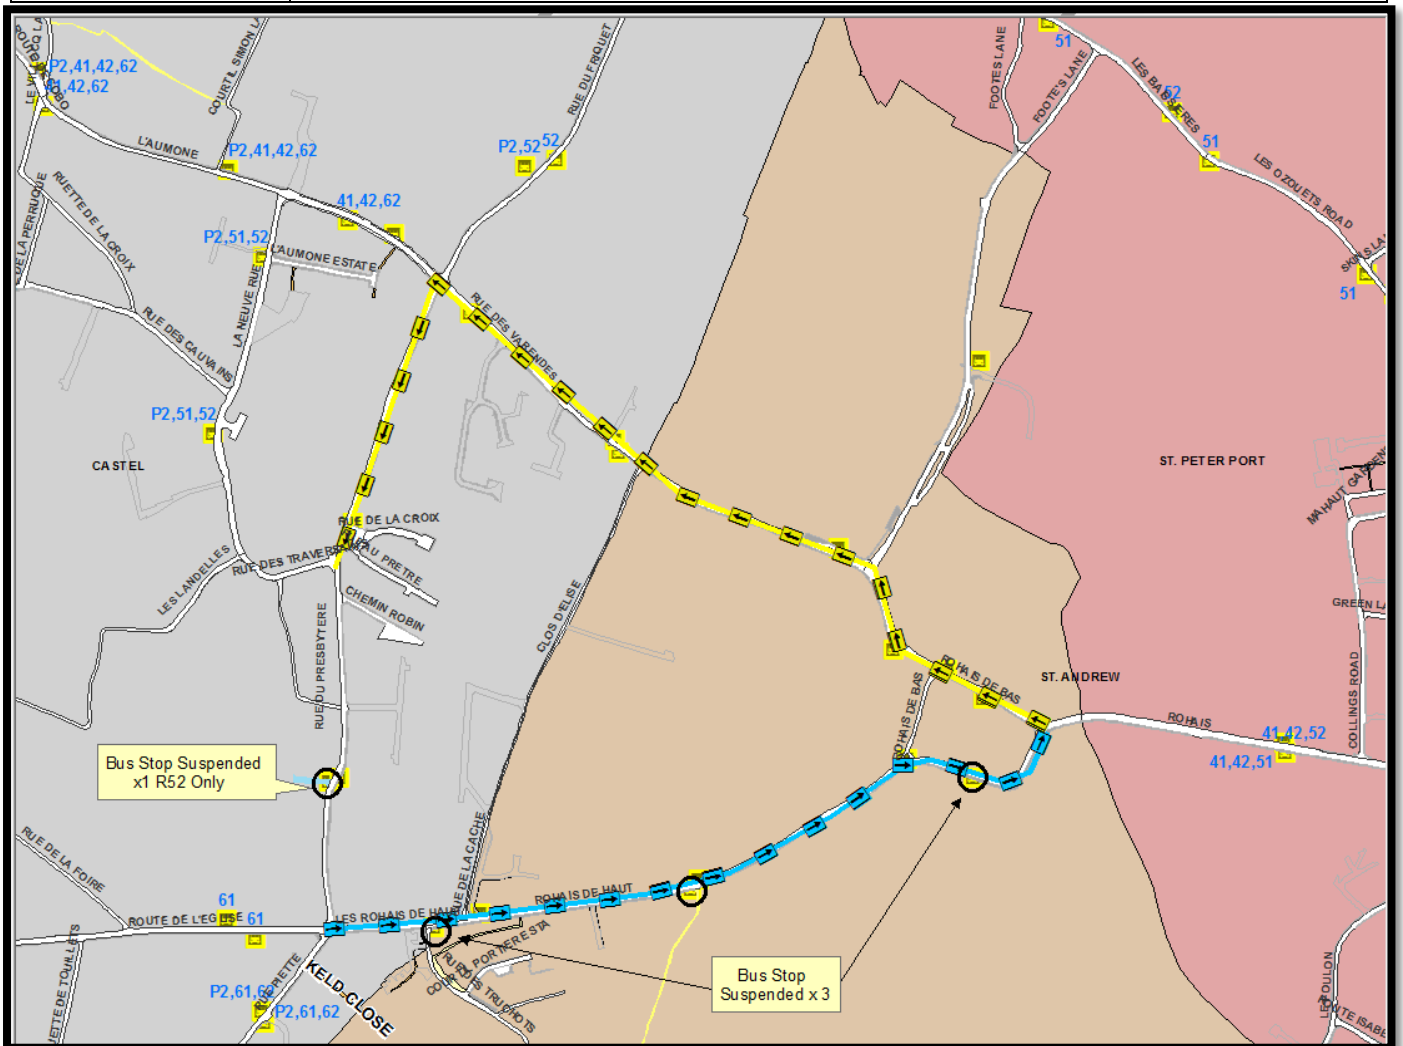

**SCHEDULED BUS DIVERSION INFORMATION**

Road affected: **Rohais de Haut, Castel**  
 Traffic Management: **One-Way**  
 Reason for works: **Network Upgrade**  
 Dates: **26<sup>th</sup> November – 21<sup>st</sup> December 2018**

Bus Routes affected:	<b>52.</b>	
Diversion route:	Outbound:	Rohais de Bas – Rue des Varendes – Rectory Hill – Back on route.
	Inbound:	None.
Notes:	None	

For further information on scheduled bus diversions affected by current and future road closures please call CT Plus on 700456 or consult [www.buses.gg](http://www.buses.gg).