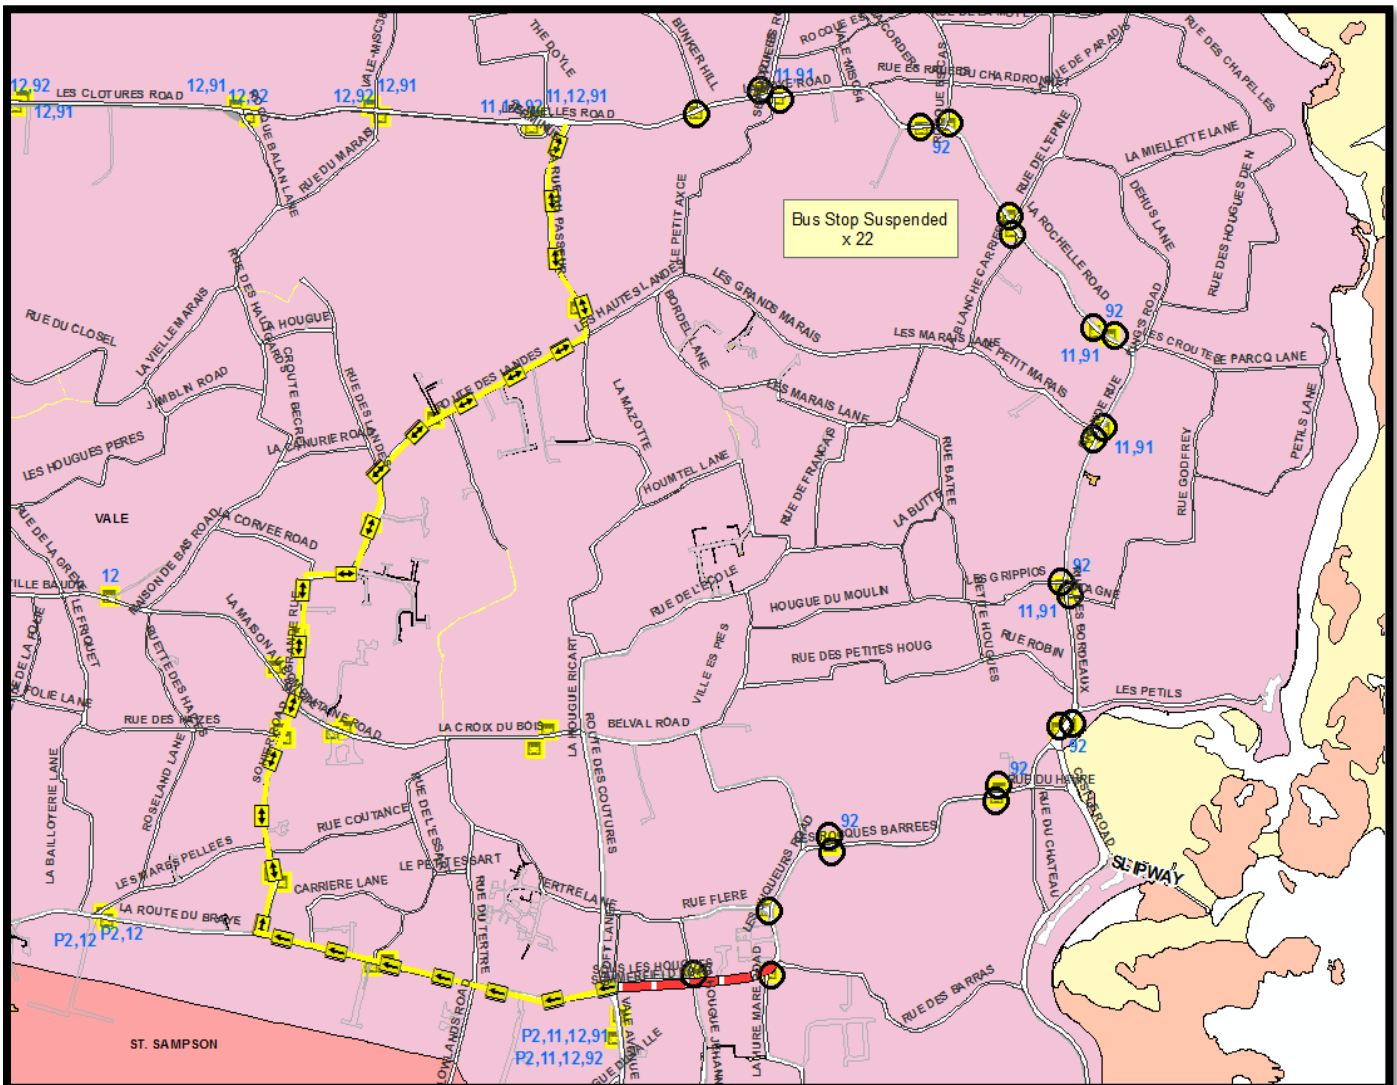

SCHEDULED BUS DIVERSION INFORMATION

Road affected: **Summerfield Road, Vale**
 Traffic Management: **Closure**
 Reason for works: **Renew Main Drain**
 Dates: **20th November – 21st December 2018**

Bus Routes affected:	11, 91, 92.	
Diversion route:	Outbound:	La Route du Bray – Sohier Road – Route des Landes – Rue du Passeur – Back on route.
	Inbound:	Rue du Passeur – Route des Landes – Sohier Road – La Route du Bray – Back on route.
Notes:	Diversion due to La Moye closure.	

For further information on scheduled bus diversions affected by current and future road closures please call CT Plus on 700456 or consult www.buses.gg.

Please note the vehicle diversions may differ to the above and can be viewed on www.iris.gov.gg