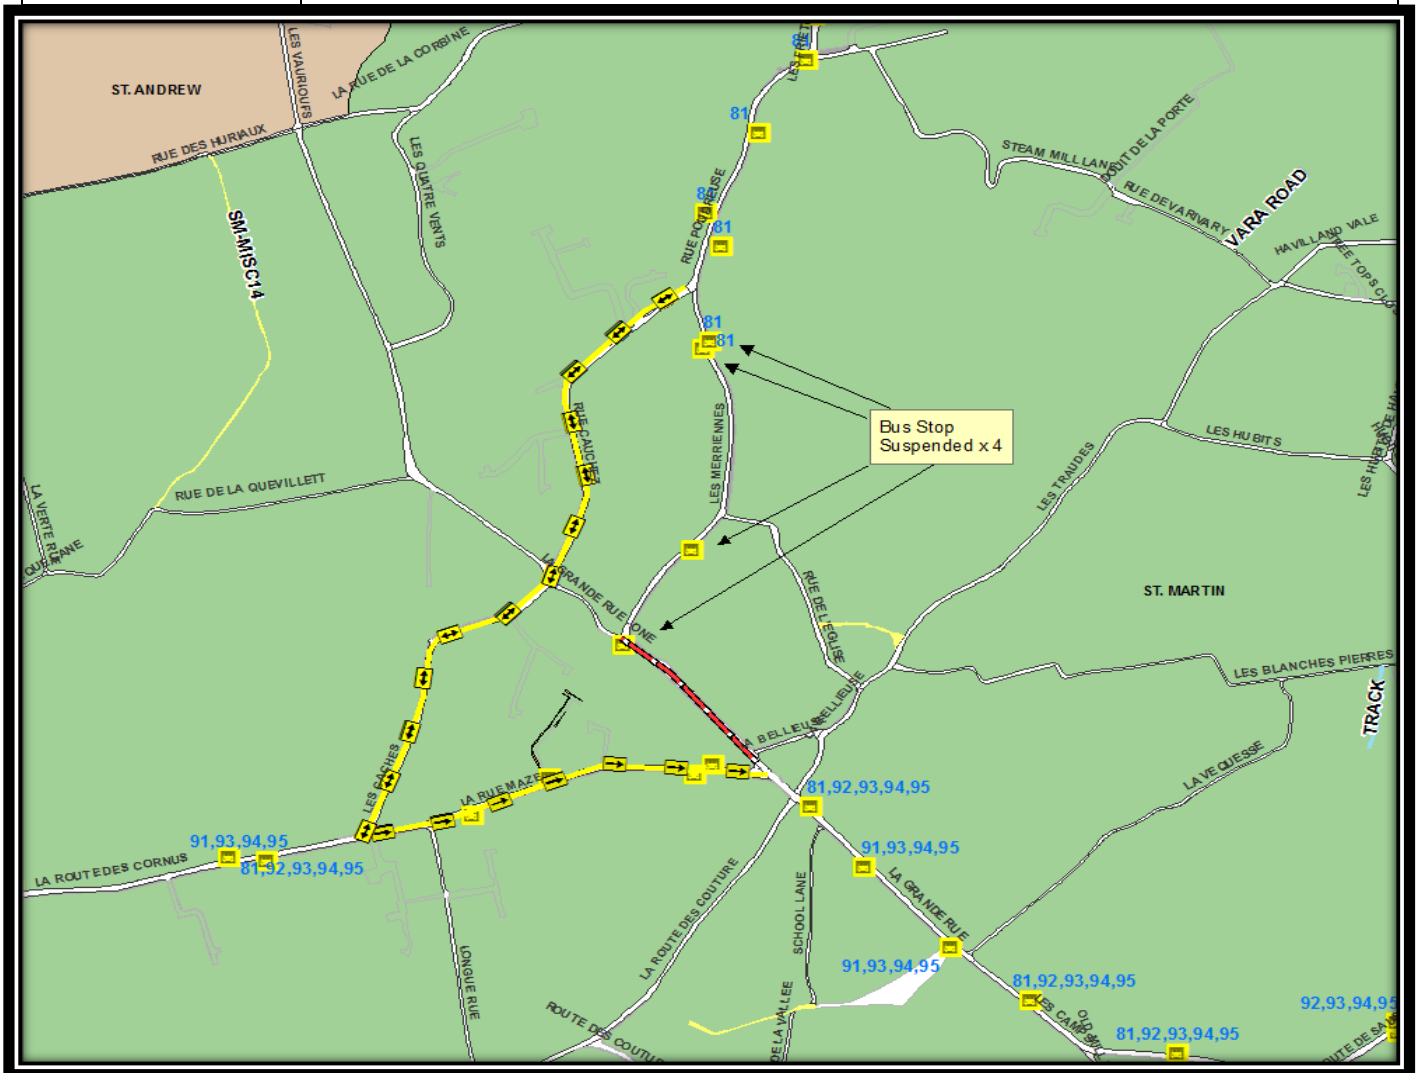

ROUTE 81

SCHEDULED AND SCHOOL BUS DIVERSION INFORMATION

Road affected: **La Grande Rue, St Martin**
 Traffic Management: Closure
 Reason for works: Remembrance Service
 Dates: **11th November 2018 10am – 11.30am**

Bus routes affected:	Scheduled	81
Diversion route (scheduled buses):	Inbound	Les Caches – Rue Cauchez – Back On Route.
	Outbound	Rue Cauchez – Les Caches – La Rue Maze – Back on route.
Notes:	None	

Contractors providing school bus services that are affected, are reminded to notify schools of any changes to route, pick-up or drop-off points.

For further information on scheduled bus diversions affected by this and other road closures, please consult CT Plus on Tel No. 700456 or go to the website by following this link www.buses.gg.