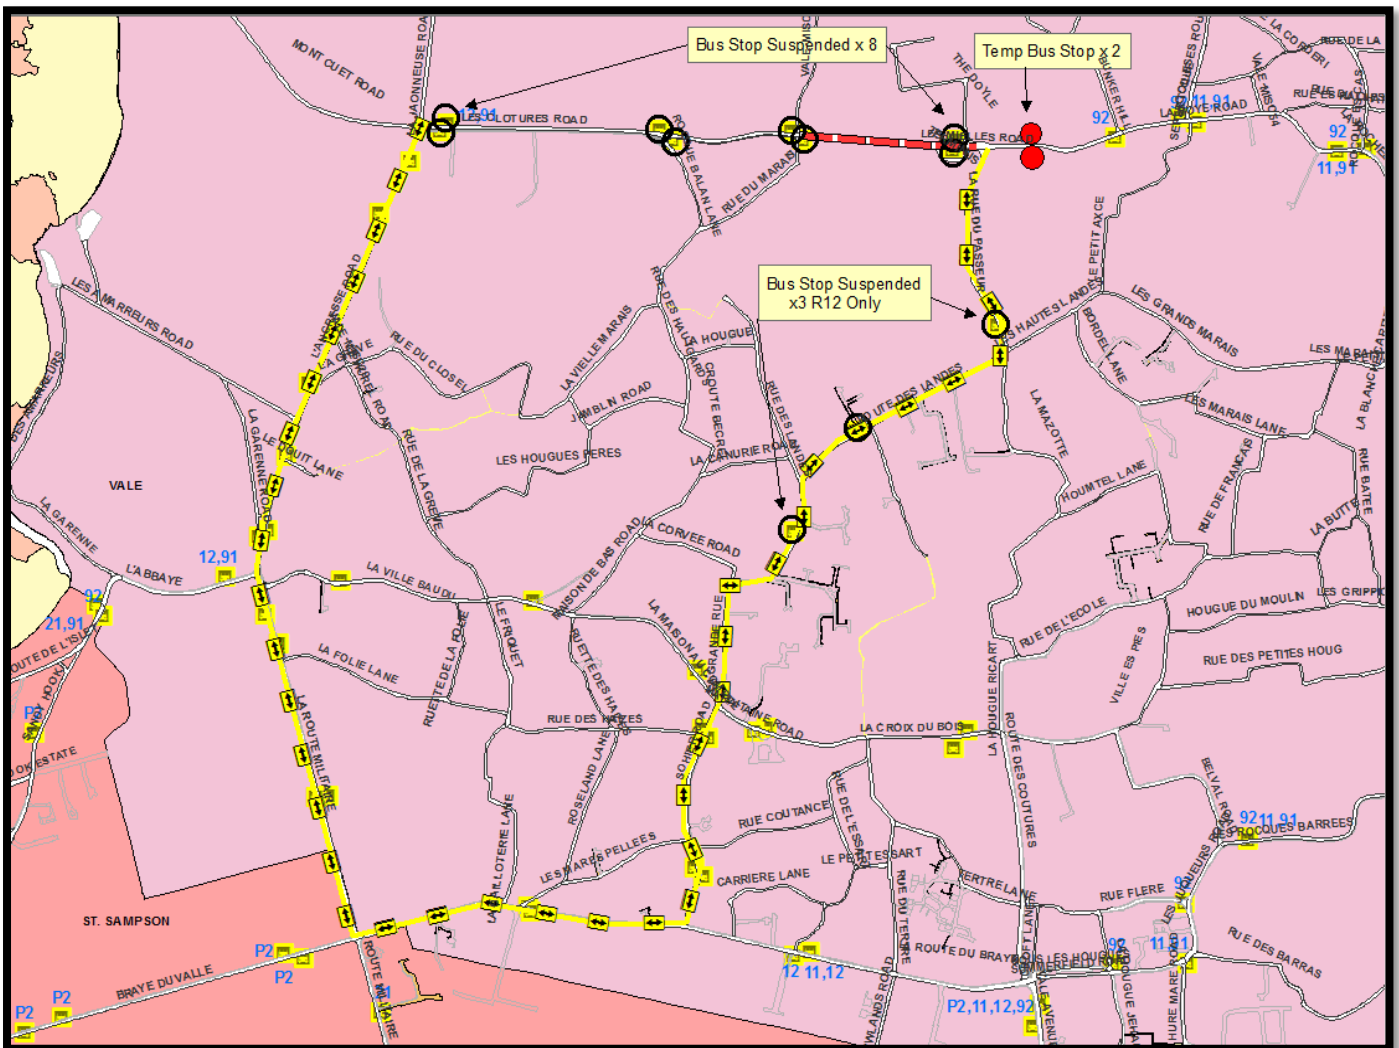

**ROUTES 11, 12, 91 & 92**

**SCHEDULED BUS DIVERSION INFORMATION**

Road affected: **Les Mielles Road, Vale**  
 Traffic Management: **Closure**  
 Reason for works: **Resurfacing**  
 Dates: **05<sup>th</sup> – 23<sup>rd</sup> November 2018**

Bus Routes affected:	<b>11, 12, 91, 92.</b>	
Diversion route:	Outbound:	La Rue du Passeur – Route des Landes – La Grande Rue – Sohier Road – Route du Bray – La Route Militaire – L’Ancrese Road – Back on route.
	Inbound:	L’Ancrese Road – La Route Militaire – Route du Bray – Sohier Road – La Grande Rue – Route des Landes – La Rue du Passeur – Back on route.
Notes:	None	

For further information on scheduled bus diversions affected by current and future road closures please call CT Plus on 700456 or consult [www.buses.gg](http://www.buses.gg).

Please note the vehicle diversions may differ to the above and can be viewed on [www.iris.gov.gg](http://www.iris.gov.gg)